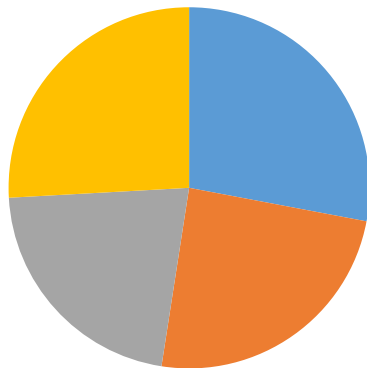

Morsels of Excellence

Monthly tidbits to enhance your ministry in 5 minutes or less

PENN CENTRAL CONFERENCE
UNITED CHURCH OF CHRIST

August Discussion Questions (a companion piece to the Morsels video)

Possible Ministry Categories:

Worship Ministries

Christian Education & Spiritual Formation

Pastoral Care inc: Hospitality and Fellowship

Mission and Community Outreach

Ministries

- Worship
- Formation
- Pastoral Care
- Mission Outreach

- How can you tell the story of these ministries and the human and financial resources needed to sustain them?
- Does listing the light bill as hospitality and worship change the way you think about this expense of the church?
- Your entire ministry is thanksgiving to God for all that you have received in this life. How will you tell the story to inspire their thanksgiving too?